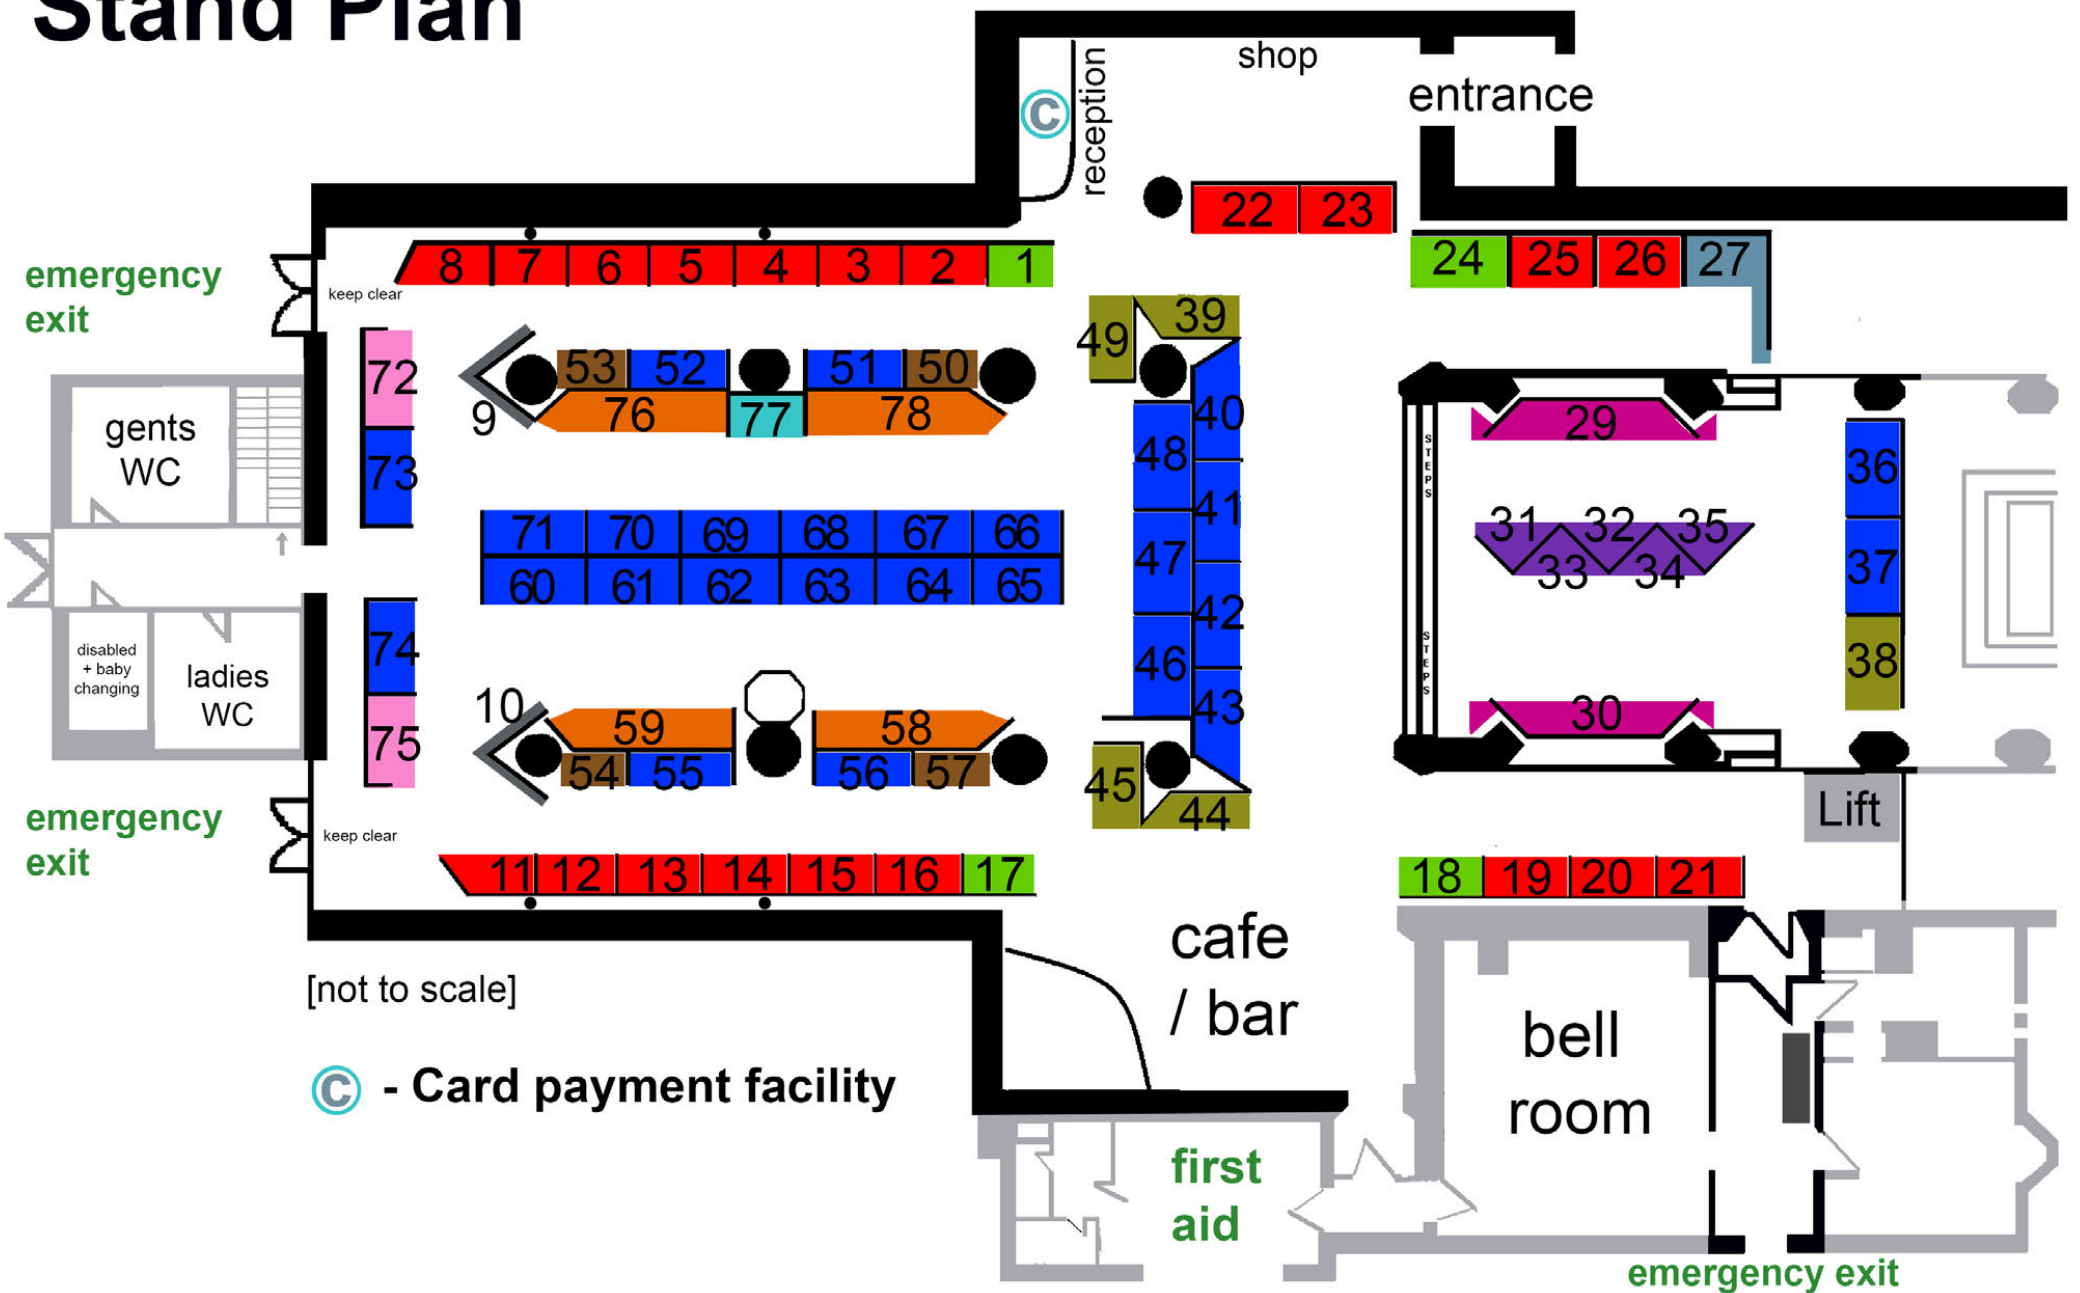

## Stand Plan

**BAND A:**

**Stands 50, 53, 54, 57 :**  
**£190+VAT (£228 total)**  
 two panels - one open end  
 1.2m wide x 1.2 deep x 2.4 high

**Stands 31 - 35 :** £190+VAT (£228 total)  
 two zig zagged panels  
 1.2m wide x 1m deep x 2.4m high  
 "please note that none of these purple stands will not be able to have a power socket or table – they will however have a light as all stands do"

**Stands 2-8, 11-16, 19-23, 25 and 26 :** £220+VAT (£264 total)  
 four panels in box shape (stands 8 and 9 - one end panel is angled)  
 2m wide x 1m deep x 2m high

**Stands 1, 17, 18 and 24 :**  
**£220+VAT (£264 total)**  
 three panels in box shape  
 2m wide x 1m deep x 2m high

**BAND B:**

**Stand 27 :** £300+VAT (£360 total)  
 five panels in box shape with one long edge  
 2m wide x 1m deep on one side  
 2m deep on other side x 2m high

**Stand 39, 44, 45 and 49 :**  
**£395+VAT (£474 total)**  
 three panels - open box shape  
 2.4m wide x 1.2m deep x 2.4m high (one end angled)

**Stands 72 and 75 :** £395+VAT (£474 total)  
 three panels - open box shape  
 2.4m wide x 1.2m deep (one end semi open) x 2.4m high

**Stands 36-37, 40-43, 46-48, 51-52, 55-56, 60-71, 73-74 :**  
**£395+VAT (£474 total)**  
 four panels in box shape (stands 40 & 43 are angled at one end)  
 2.4m wide x 1.2m deep x 2.4m high