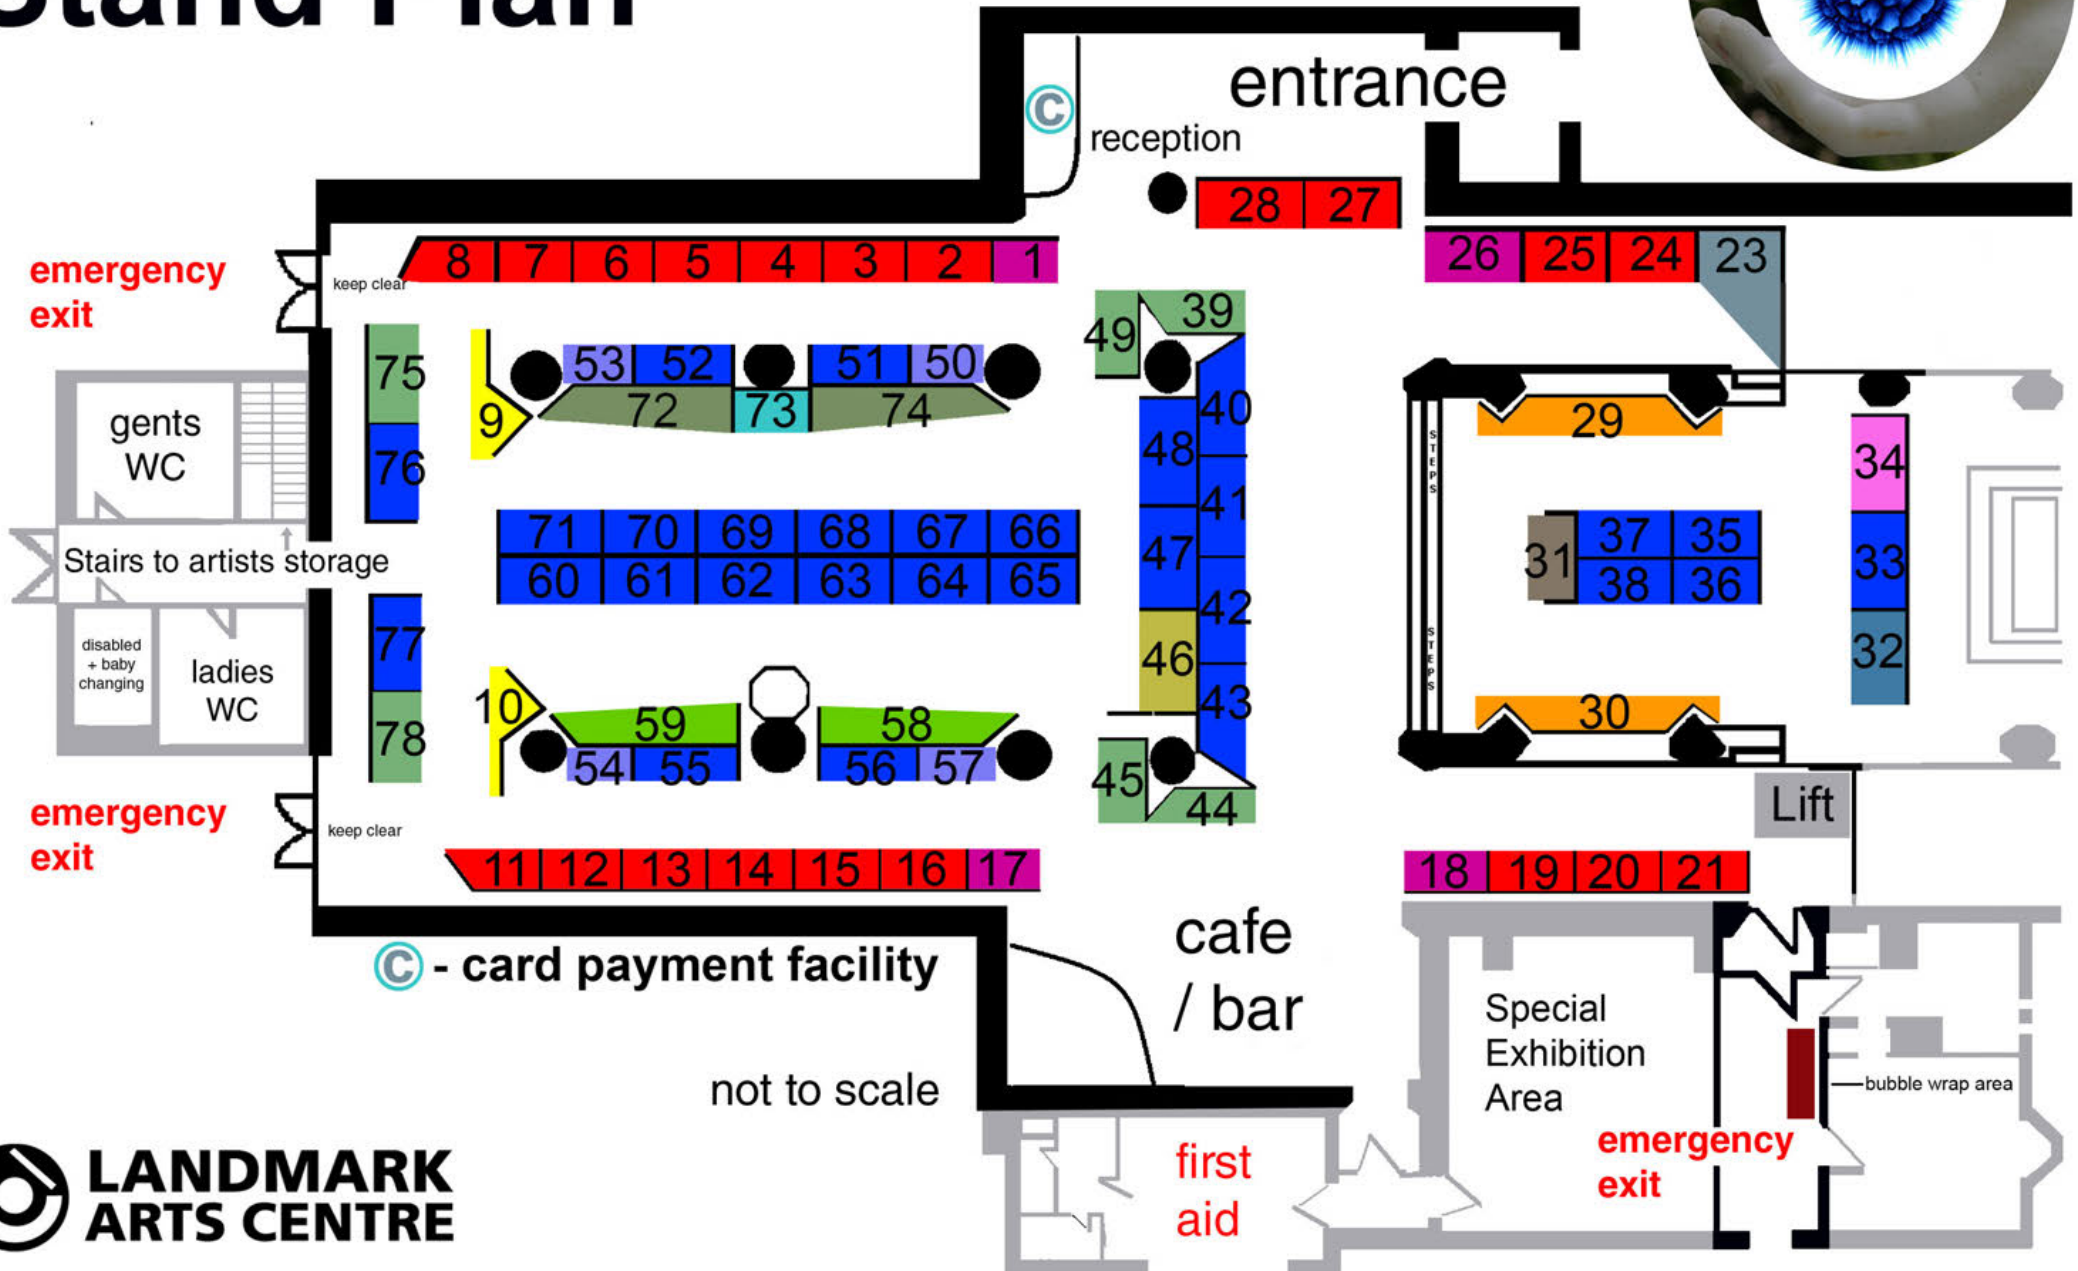

Landmark Art Fairs Stand Plan

Stands 2-8, 11-16, 19-25 and 27-28
: £220
 four panels in box shape

2 x 200cm high x 100cm wide back panels and
 2 x 200cm high x 100cm deep side panels

Stand 46 : £395
 five panels in box shape
 2 x 240cm high x 120cm wide back panels,
 2 x 200cm high x 100cm deep side panels and
 1 x 240cm high x 120cm side panel

Stand 31 : £340
 four panels in box shape

2x 240cm high x 120cm wide back panels and
 2 x 200cm high x 100cm deep side panels

Stands 72 and 74 : £573
 five panels in box shape
 3 x 240cm high x 120cm wide back panels and
 1 x 240cm high x 120cm deep side panel and
 1 x 200cm high x 100cm deep side panel

Stand 34 : £395
 five panels in box shape

2x 240cm high x 120cm wide back panels and
 1 x 240cm high x 120cm deep side panel and
 2 x 200cm high x 100cm wide side panels

Stands 50, 53-54 and 57 : £195
 two panels in open box shape
 1 x 240cm high x 120cm wide back panel and
 1 x 240cm high x 120cm deep side panel

Stand 23 : £275
 4 panels in open box shape
 1 x 200cm high x 100cm wide left side panel, 2 x 200cm high x 100cm wide back panels
 1 x 200cm high x 200cm wide solid right side panel
 Please note the precise measurements of the right panel are subject to change