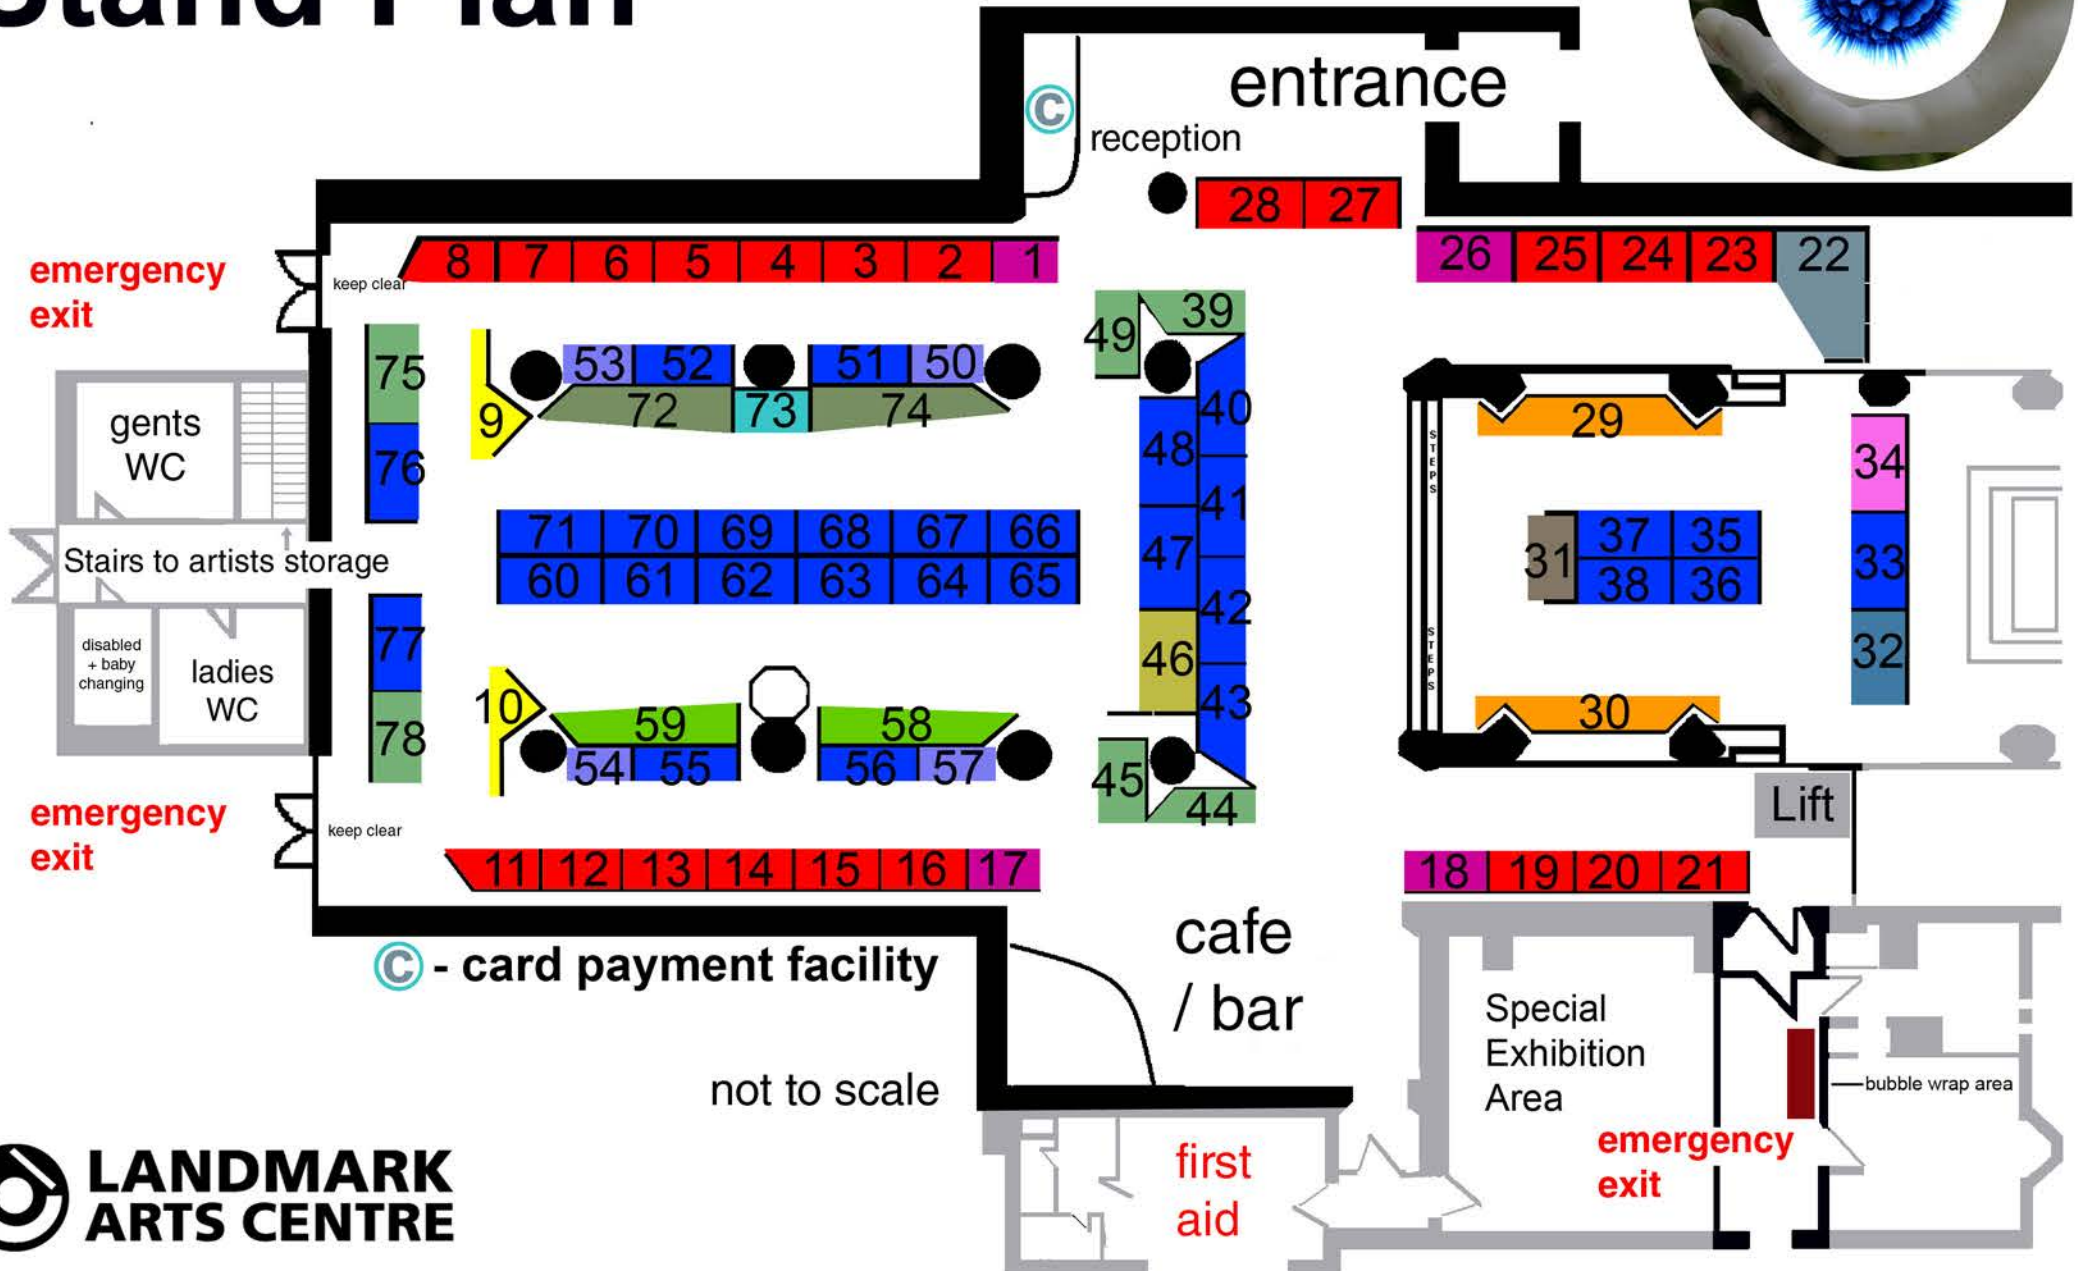

Landmark Art Fairs Stand Plan

Stands 2-8, 11-16, 19-25 and 27-28 : £214
 four panels in box shape
 2 x 200cm high x 100cm wide back panels and
 2 x 200cm high x 100cm deep side panels

Stand 46 : £383
 five panels in box shape
 2 x 240cm high x 120cm wide back panels,
 2 x 200cm high x 100cm deep side panels and
 1 x 240cm high x 120cm side panel

Stand 31 : £331
 four panels in box shape
 2x 240cm high x 120cm wide back panels and
 2 x 200cm high x 100cm deep side panels

Stands 72 and 74 : £557
 five panels in box shape
 3 x 240cm high x 120cm wide back panels and
 1 x 240cm high x 120cm deep side panel and
 1 x 200cm high x 100cm deep side panel

Stand 34 : £384
 five panels in box shape
 2x 240cm high x 120cm wide back panels and
 1 x 240cm high x 120cm deep side panel and
 2 x 200cm high x 100cm wide side panels

Stands 50, 53-54 and 57 : £190
 two panels in open box shape
 1 x 240cm high x 120cm wide back panel and
 1 x 240cm high x 120cm deep side panel

Stand 22: £317
 6 panels in open box shape
 6 x 200cm high x 100cm wide panels
 Please note we need access through this stand from time to time
 to access storage, one panel opens, contact curator for details